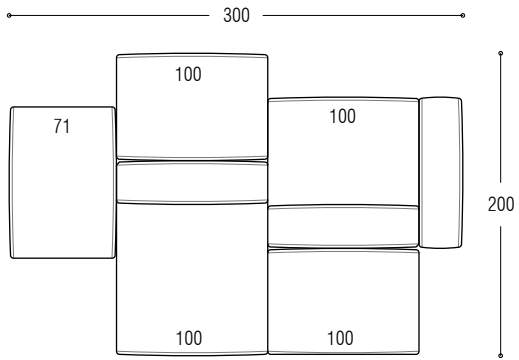

Central element cm 71

Central element cm 100

Central element cm 129

Central element cm 71 maxi

Central element cm 100 maxi

Central element cm 129 maxi

Chaise longue cm 172 without armrest

Armrest cm 100

Armrest cm 129

Backrest cm 71

Backrest cm 100

Backrest cm 129

Stool cm 71x71

Stool cm 100x71

Stool cm 129x71

Stool cm 100x100

Stool cm 129x100

Stool cm 143x100

3 stools cm 100x71 + 1 central element cm 100x129 + 1 central element 100x100 + 1 armrest cm 100

1 armrest cm 100 + 1 central element cm 100x100 + 2 central elements 100x129 + 1 pouf cm 100x71 + 1 armrest cm 129