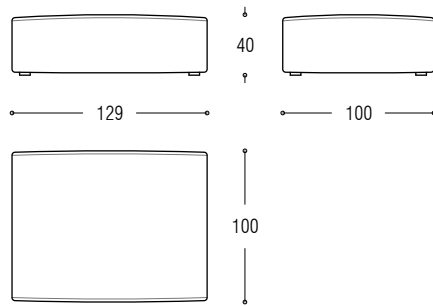

Central element cm 71

Central element cm 100

Central element cm 129

Central element cm 71 maxi

Central element cm 100 maxi

Central element cm 129 maxi

Chaise longue cm 172 without armrest

Armrest cm 100

Armrest cm 129

Backrest cm 71

Backrest cm 100

Backrest cm 129

Stool cm 71x71

Stool cm 100x71

Stool cm 129x71

Stool cm 100x100

Stool cm 129x100

Stool cm 143x100

3 stools cm 100x71 + 1 central element cm 100x129 + 1 central element 100x100 + 1 armrest cm 100

1 armrest cm 100 + 1 central element cm 100x100 + 2 central elements 100x129 + 1 pouf cm 100x71 + 1 armrest cm 129