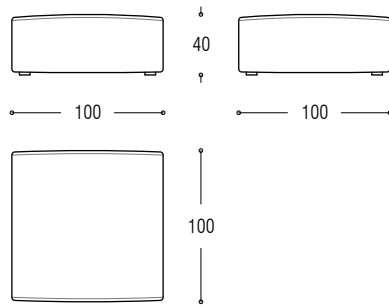

Central element cm 71

Central element cm 100

Central element cm 129

Central element cm 71 maxi

Central element cm 100 maxi

Central element cm 129 maxi

Chaise longue cm 172 without armrest

Armrest cm 100

Armrest cm 129

Backrest cm 71

Backrest cm 100

Backrest cm 129

Stool cm 71x71

Stool cm 100x71

Stool cm 129x71

Stool cm 100x100

Stool cm 129x100

Stool cm 143x100

3 stools cm 100x71 + 1 central element cm 100x129 + 1 central element 100x100 + 1 armrest cm 100

1 armrest cm 100 + 1 central element cm 100x100 + 2 central elements 100x129 + 1 pouf cm 100x71 + 1 armrest cm 129