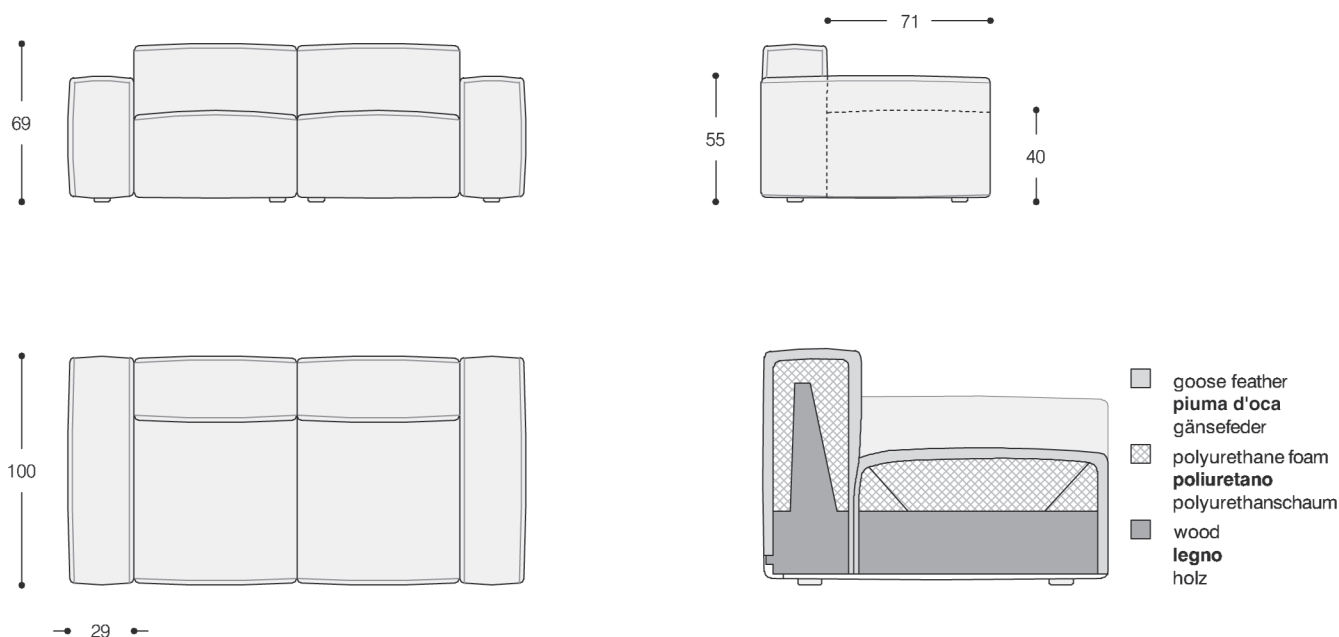

Reef

TECHNICAL FEATURE

Structure: in solid wood, multiply wood and fiber, padded with polyurethane foam and covered with sterilized goose feathers divided into sections. Suspension with reinforced elastic belts.

Padding: the seat cushions are integral part of the structure and are made in polyurethane foam of various densities, wrapped in 100% sterilized goose feathers divided into sections.

Feet: in black ABS with anti glide film.