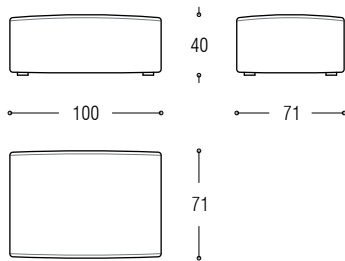

Central element cm 71

Central element cm 100

Central element cm 129

Central element cm 71 maxi

Central element cm 100 maxi

Central element cm 129 maxi

Chaise longue cm 172 without armrest

Armrest cm 100

Armrest cm 129

Backrest cm 71

Backrest cm 100

Backrest cm 129

Stool cm 71x71

Stool cm 100x71

Stool cm 129x71

Stool cm 100x100

Stool cm 129x100

Stool cm 143x100

3 stools cm 100x71 + 1 central element cm 100x129 + 1 central element 100x100 + 1 armrest cm 100

1 armrest cm 100 + 1 central element cm 100x100 + 2 central elements 100x129 + 1 pouf cm 100x71 + 1 armrest cm 129