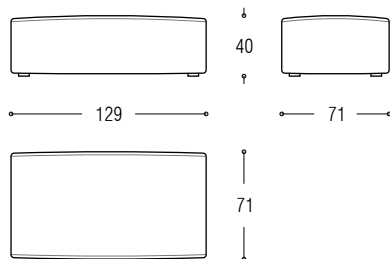

Central element cm 71

Central element cm 100

Central element cm 129

Central element cm 71 maxi

Central element cm 100 maxi

Central element cm 129 maxi

Chaise longue cm 172 without armrest

Armrest cm 100

Armrest cm 129

Backrest cm 71

Backrest cm 100

Backrest cm 129

Stool cm 71x71

Stool cm 100x71

Stool cm 129x71

Stool cm 100x100

Stool cm 129x100

Stool cm 143x100

3 stools cm 100x71 + 1 central element cm 100x129 + 1 central element 100x100 + 1 armrest cm 100

1 armrest cm 100 + 1 central element cm 100x100 + 2 central elements 100x129 + 1 pouf cm 100x71 + 1 armrest cm 129