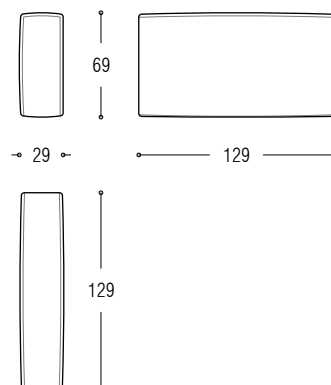

Central element cm 71

Central element cm 100

Central element cm 129

Central element cm 71 maxi

Central element cm 100 maxi

Central element cm 129 maxi

Chaise longue cm 172 without armrest

Armrest cm 100

Armrest cm 129

Backrest cm 71

Backrest cm 100

Backrest cm 129

Stool cm 71x71

Stool cm 100x71

Stool cm 129x71

Stool cm 100x100

Stool cm 129x100

Stool cm 143x100

3 stools cm 100x71 + 1 central element cm 100x129 + 1 central element 100x100 + 1 armrest cm 100

1 armrest cm 100 + 1 central element cm 100x100 + 2 central elements 100x129 + 1 pouf cm 100x71 + 1 armrest cm 129