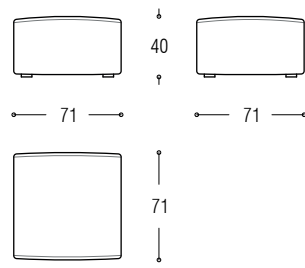

Central element cm 71

Central element cm 100

Central element cm 129

Central element cm 71 maxi

Central element cm 100 maxi

Central element cm 129 maxi

Chaise longue cm 172 without armrest

Armrest cm 100

Armrest cm 129

Backrest cm 71

Backrest cm 100

Backrest cm 129

Stool cm 71x71

Stool cm 100x71

Stool cm 129x71

Stool cm 100x100

Stool cm 129x100

Stool cm 143x100

3 stools cm 100x71 + 1 central element cm 100x129 + 1 central element 100x100 + 1 armrest cm 100

1 armrest cm 100 + 1 central element cm 100x100 + 2 central elements 100x129 + 1 pouf cm 100x71 + 1 armrest cm 129